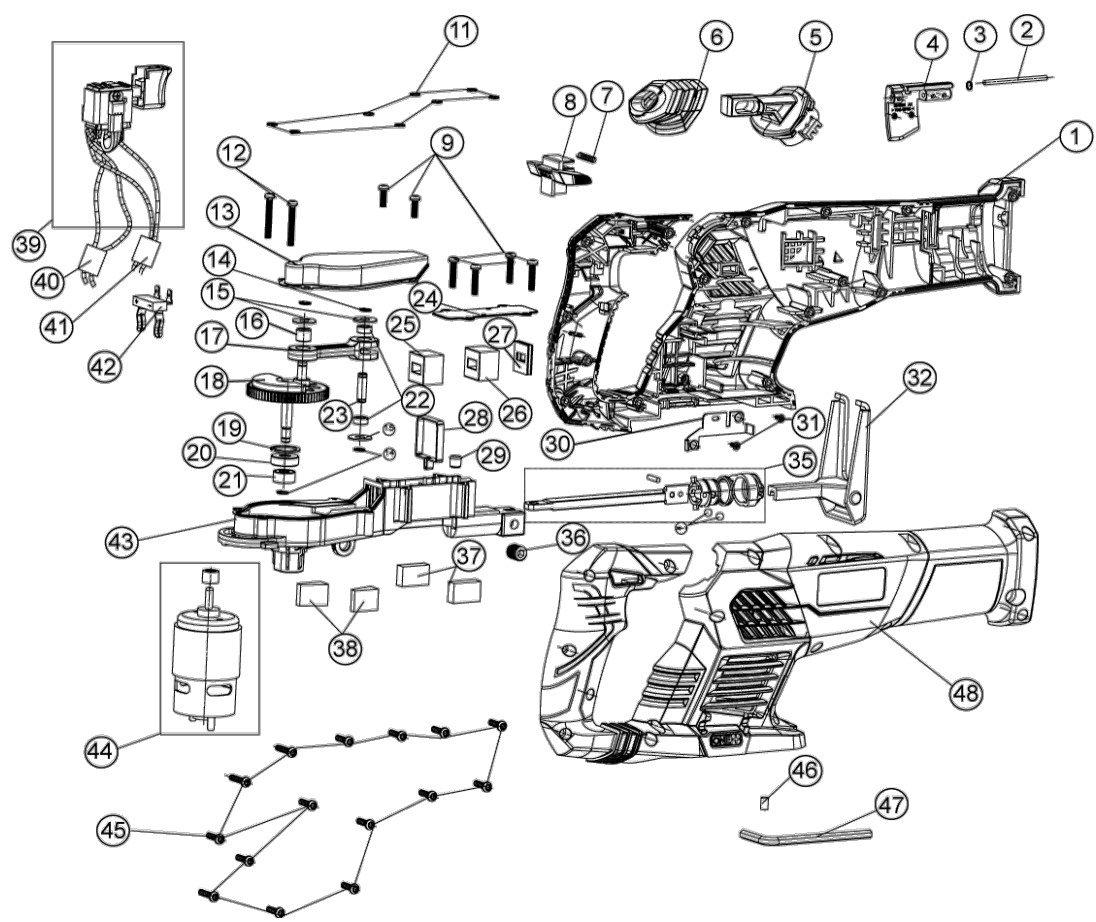

18V Reciprocating Saw

5133001162 - RRS1801M - 4000444054

Position	Quantity	Description	Part number	EAN
001	1	HOUSING	5131029492	
002	1	PIN CRP1801DM	5131012447	
003	1	SPRING	5131029493	
004	1	LEVER	5131029494	
005	1	CONNECTION	5131029495	
006	1	RUBBER SLEEVE	5131029496	
007	1	SPRING	5131016194	
008	1	BUTTON	5131029497	
009	6	SCREW	5131029498	
011	6	SPRING WASHER	5131019721	
012	2	SCREW	5131029499	
013	1	GEAR COVER	5131029500	
014	4	RETAINING RING ST W*6 ERS80V CRP180	5131017814	
015	3	WASHER LRS180	5131012506	
016	1	BUSHING	5131029501	
017	1	CONNECTING ROD	5131029502	
018	1	GEAR ASSEMBLY LRS180	5131017259	
019	1	PIECE PLUS FOURNI,ANNULER VOTRE CDE	5131012305	
020	1	BALL BEARING 607ZZ ID7XOD19X6	5131017879	
021	1	BALL BEARING 696ZZ ID6XODX15X5	5131029503	
022	2	BUSHING	5131029504	
023	1	PIN LRS180	5131011973	
024	1	COVER PLATE	5131029505	
025	1	BUSHING	5131029506	
026	1	BUSHING	5131029507	
027	1	PIECE PLUS FOURNI,ANNULER VOTRE CDE	5131013246	
028	1	FOAM RUBBER	5131029508	
029	1	RUBBER CRP1801/DM	5131017434	
030	1	PLATE	5131029509	
031	2	SCREW	5131029510	
032	1	GUIDE SHOE	5131029511	
035	1	DRIVING SHAFT	5131029512	
036	1	SCREW	5131000978	
037	2	RUBBER CRP1801/DM	5131017433	
038	2	RUBBER CRP1801/DM	5131017435	
039	1	SWITCH ASSEMBLY	5131029517	
040	1	PROTECTION SLEEVE	5131029518	
041	1	PROTECTION SLEEVE	5131029519	
042	1	CONNECTOR	5131029520	
043	1	GEAR BOX	5131029521	
044	1	MOTOR ASSEMBLY	5131029522	
045	15	SCREW	5131029523	
046	1	T-HANDLE-KEY	5131029524	
047	1	RUBBER CPS1801	5131009390	
048	1	HOUSING	5131029525	
	1	BATTERY 18V_DC Li-Ion 2,6Ah	5131031694	
	1	CHARGER 1HR 230V-AC 14,4-18VDC EU	5131031689	
	1	SWISS ADAPTER	5131027809	
	1	RAK06RB 6PC RECIP SAW BLADE SET	5132002547	4892210119285