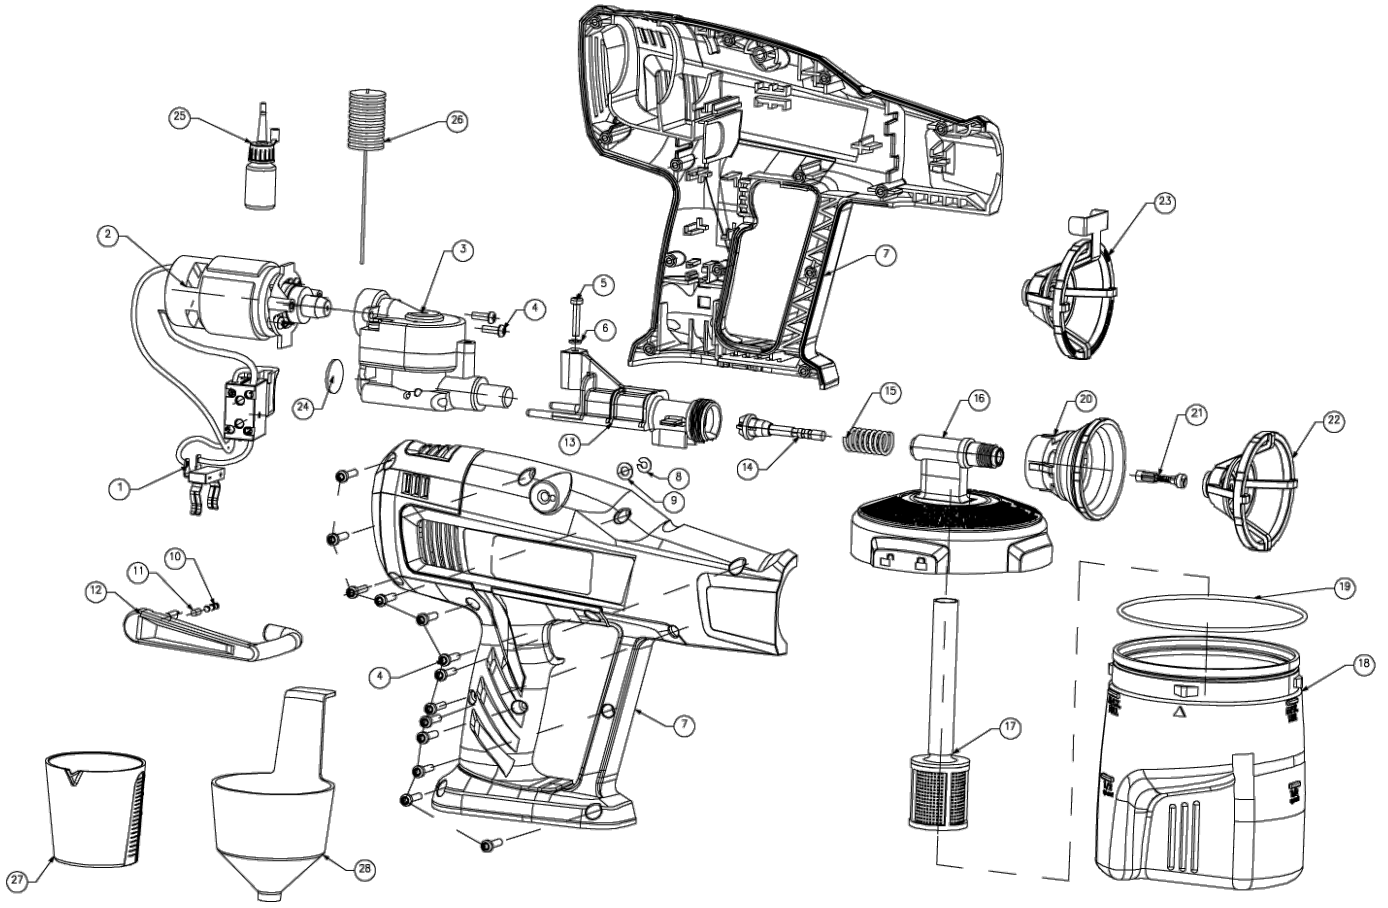

# Cordless Speed Sprayer

5133000155 - P620 - P620#1

Position	Quantity	Description	Part number	EAN
001	1	SWITCH	5131027671	
002	1	MOTOR ASSEMBLY	5131027672	
003	1	GEAR BOX	5131027673	
004	15	SCREW	5131011356	
005	1	SCREW	5131026630	
006	1	SPRING WASHER	5131026624	
007	1	HOUSING SET ASSY	5131027674	
008	1	RETAINING RING	5131026647	
009	1	WASHER	5131026646	
010	1	SPRING	5131026645	
011	1	PIN	5131026644	
012	1	HOOK	5131026643	
013	1	HOLDER	5131026631	
014	1	PISTON	5131026632	
015	1	PRESSURE SPRING	5131026633	
016	1	HOUSING	5131026634	
017	1	FILTER	5131027675	
018	1	TANK	5131026638	
019	1	O-RING	5131027676	
020	1	LOCKING NUT	5131026639	
021	1	VALVE	5131026640	
022	1	ROUND JET NOZZLE	5131027677	
023	1	ROUND JET NOZZLE	5131027678	
024	1	SEALING FELT	5131026629	
025	1	OIL	5131026652	
026	1	BRUSH CLEANER	5131026653	
027	1	CUP	5131020064	
028	1	CUP	5131020123	
	1	SWISS ADAPTER	5131027809	