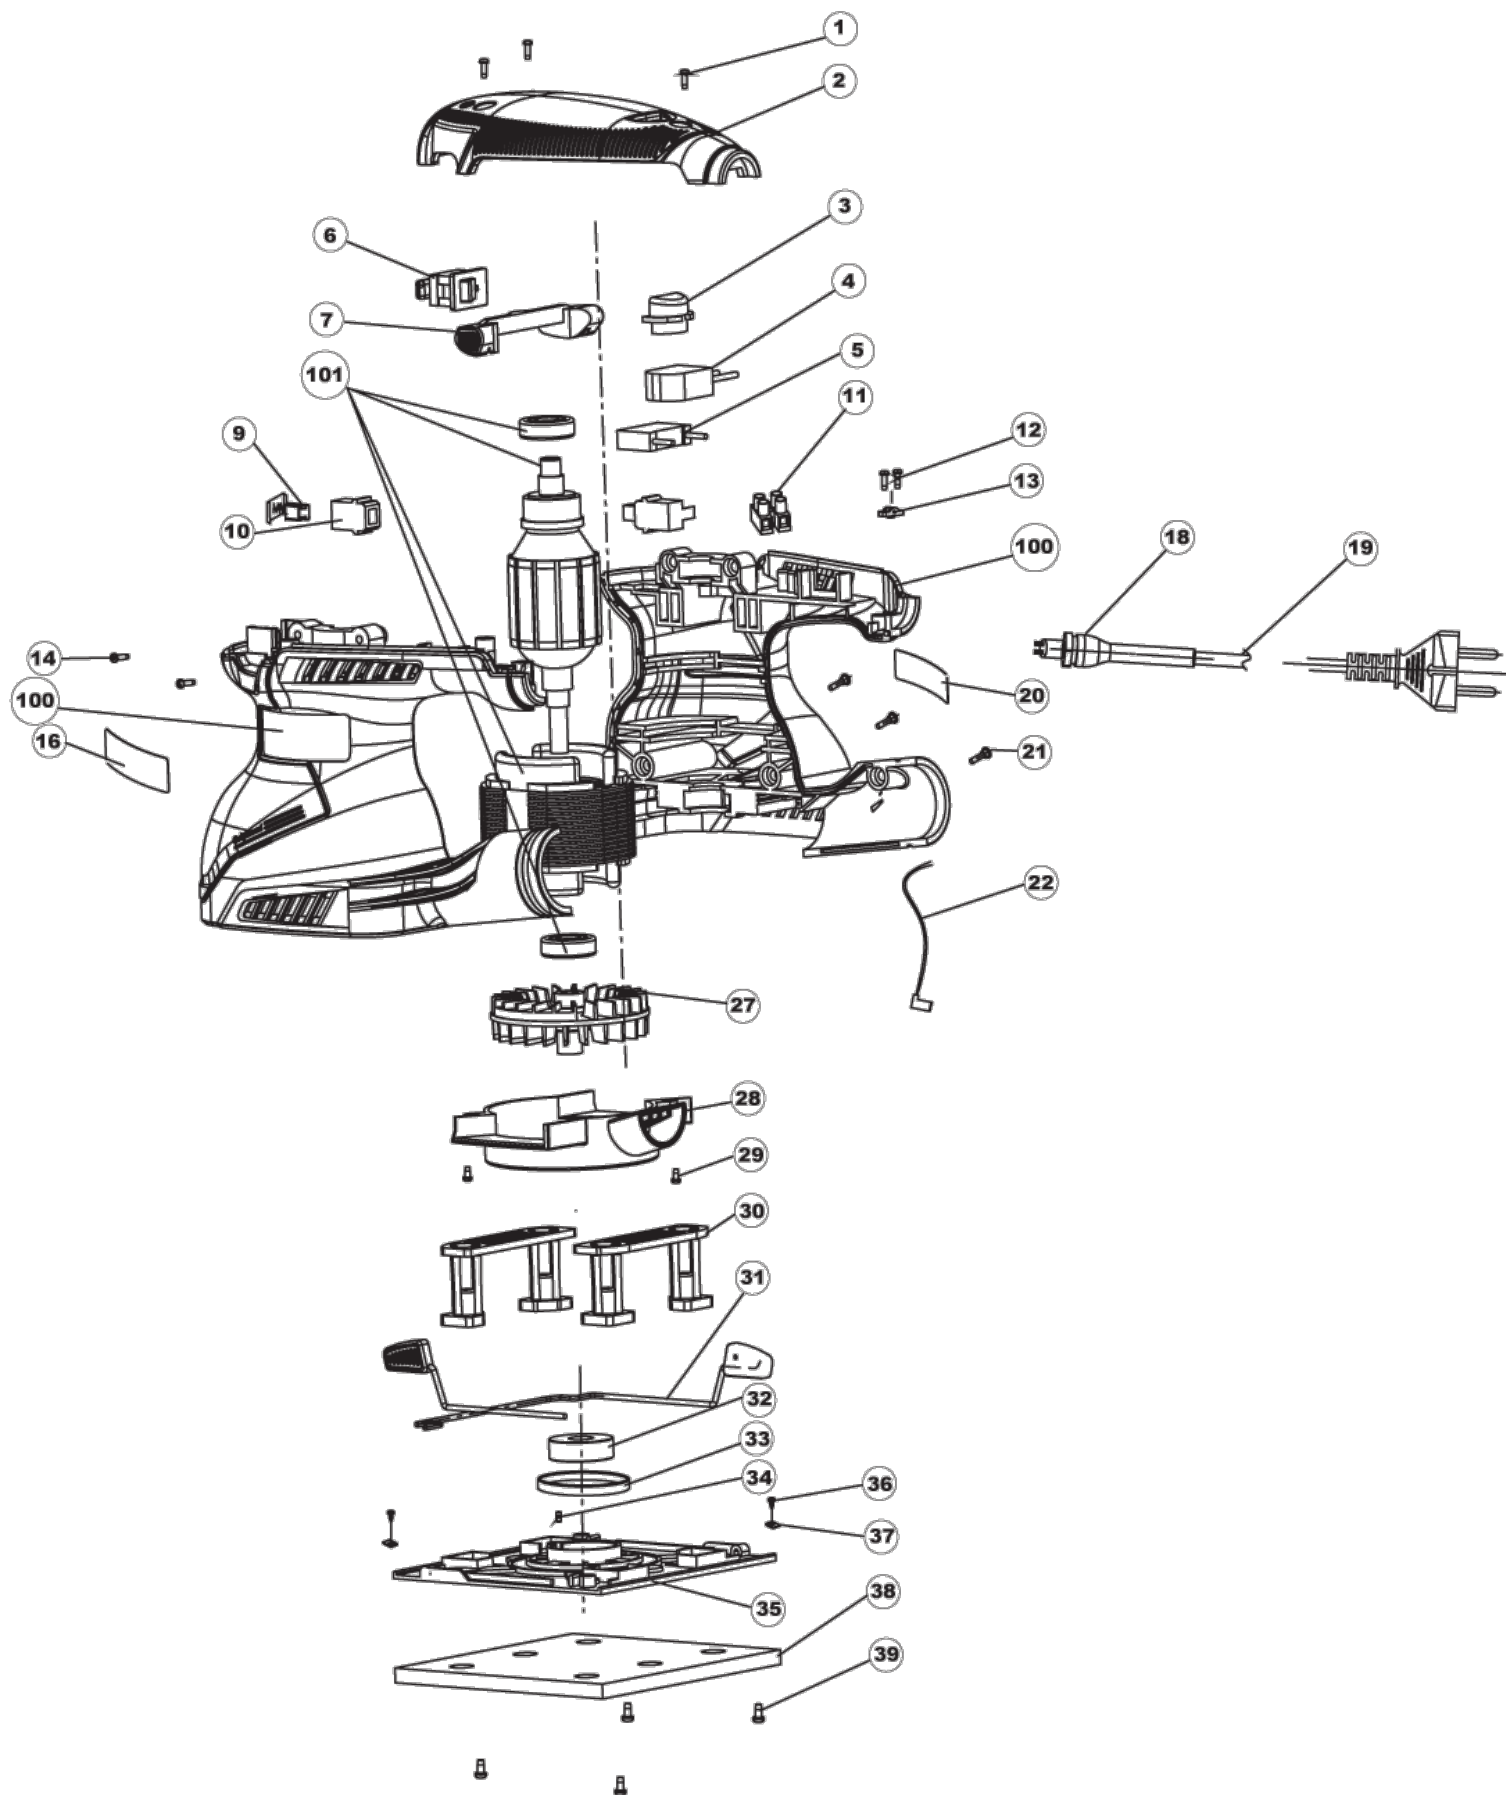

1/4 Sheet Palm Sander

5133000348 - EOS2410NHG - EOS2410NHG#1

Position	Quantity	Description	Part number	EAN
001	3	SCREW	5131027995	
002	1	HOUSING COVER	5131027996	
003	1	COVER	5131027997	
004	1	INDICATOR LIGHT	5131027998	
005	1	CAPACITOR EOS2410N	5131002855	
006	1	SWITCH	5131001402	
007	1	TRIGGER	5131027999	
009	2	CARBON BRUSH	5131001403	
010	2	BRUSH HOLDER COMPL.	5131001404	
011	1	TERMINAL PLUG	5131028000	
012	2	SCREW	5131028001	
013	1	CLAMP	5131028002	
014	4	SCREW	5131028003	
018	1	PROTECTION SLEEVE	5131028005	
019	1	CONNECTION CABLE	5131028007	
021	1	SCREW	5131028008	
022	2	WIRE	5131028009	
027	1	FAN	5131000192	
028	1	FAN	5131028010	
029	2	SCREW	5131028011	
030	2	CUSHION EOS2410N	5131002859	
031	2	CLAMP	5131028012	
032	1	BEARING 628Z EOS2410N	5131002860	
033	1	DUST SHIELD EOS2410N	5131002861	
034	1	RUBBER PIN EOS2410N	5131002862	
035	1	SANDING PLATE	5131028013	
036	2	SELF TAPPING SCREW ST M4X7.5	5131002863	
037	2	RETAINING PLATE EOS2410N	5131002864	
038	1	SAND PAD	5131000195	
039	4	SELF TAPPING SCREW ST4X16 EOS2410N	5131002865	
100	1	MOTOR HOUSING	5131028004	
101	1	ARMATURE & FIELD ASSEMBLY EOS2410N	5131002858	
	1	DUST BAG	5131028014	
	1	DUST REFLECTOR	5131028015	
	1	PUNCH	5131028016	
	1	SWISS ADAPTER	5131027809	
	1	SANDER PAPER 120 GRIT EOS2410	5132001444	4960673402821
	1	SANDER PAPER 200 GRIT EOS2410	5132001446	4960673402845
	1	SANDER PAPER 150 GRIT EOS2410	5132001445	4960673402838