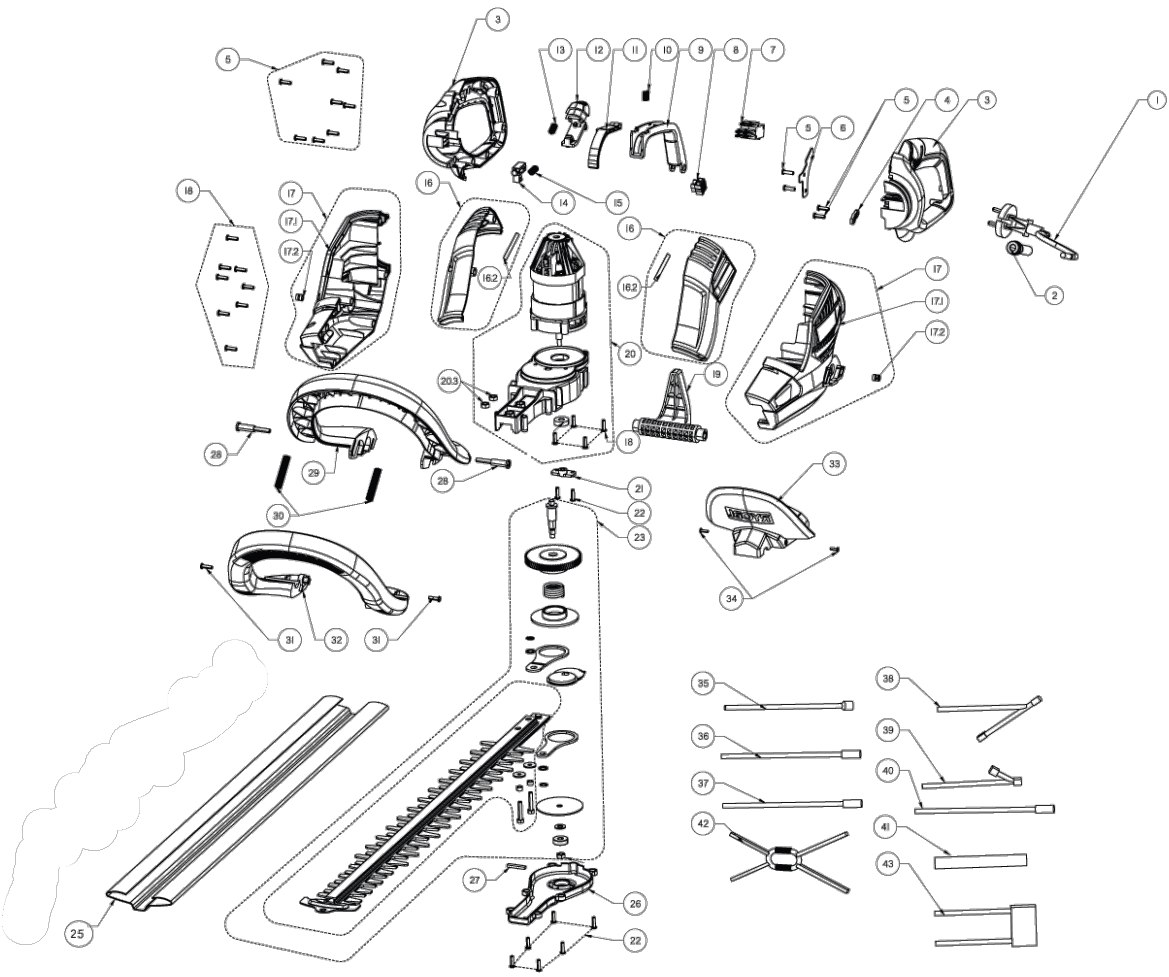

[TRAD]

5133002121 - RHT5555R - 4000444201

Position	Quantity	Description	Part number	EAN
1_001	1	CABLE	5131035515	
1_002	1	CABLE ENTRY SLEEVE	5131035516	
1_003	1	HANDLE	5131035517	
1_004	1	CABLE ENTRY SLEEVE	5131035519	
1_005	1	SCREW	5131035518	
1_006	1	CLAMP	5131035520	
1_007	1	SWITCH	5131035521	
1_008	1	CONNECTOR	5131035522	
1_009	1	TRIGGER	5131035523	
1_010	1	SPRING	5131035524	
1_011	1	LEVER	5131035525	
1_012	1	BUTTON	5131035526	
1_013	1	SPRING	5131035527	
1_014	1	LOCK	5131035528	
1_015	1	SPRING	5131035529	
1_016	1	HOUSING	5131035501	
1_016.2	2	FOAM RUBBER	5131035531	
1_017	1	HOUSING	5131035532	
1_017.1	1	HOUSING	5131035533	
1_017.2	12	NUT	5131035534	
1_018	1	SCREW	5131035535	
1_019	1	GUIDE PIECE	5131035536	
1_020	1	MOTOR	5131035510	
1_021	1	BUSHING	5131035538	
1_022	8	BOLT	5131035539	
1_023	1	SHEAR BLADE	5131035502	
1_024	1	DEFLECTOR	5131035503	
1_025	1	BLADE	5131035504	
1_026	1	COVER	5131035543	
1_027	1	FELT	5131035544	
1_028	2	BOLT	5131035545	
1_029	1	HANDLE	5131035546	
1_030	2	SPRING	5131035547	
1_031	2	FOAM RUBBER	5131035548	
1_032	1	HANDLE	5131035549	
1_033	1	GUARD	5131035550	
1_034	2	SCREW	5131035551	
1_035	1	WIRE	5131035552	
1_036	1	WIRE	5131035553	
1_037	1	WIRE	5131035554	
1_038	1	WIRE	5131035555	
1_039	1	WIRE	5131035556	
1_040	1	WIRE	5131035557	
1_041	1	CABLE ENTRY SLEEVE	5131035558	
1_042	1	CHOKING COIL	5131035559	
1_043	1	CAPACITOR	5131035560	
	1	SWISS ADAPTER	5131027809	4002395733965